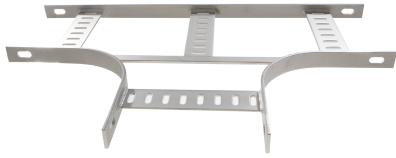

26322236 - SLB MKRG 30.150 SS316 T-piece

Product data

Product code:	26322236
Brand:	Niedax Group
Series:	Gouda Marine ladders
Type:	SLB
EAN Code:	08719972006744
Technical description:	SLB MKRG 30.150 SS316 T-piece
ETIM class:	EC001540 - Tee for cable ladder

Technical data

Working temperature:	- - -
Model:	Without connector
RAL-number:	-
Surface protection:	Other
Type of rung:	Flat profile
Material quality:	Stainless steel 316 (1.4401)
Material:	Stainless steel
Inner radius:	100
Cable ladder branch width:	150
Suitable for cable ladder width:	150
Suitable for cable ladder height:	30
Symmetrical model:	Yes
Type of side joist:	Flat profile
Suitable for circuit integrity:	No