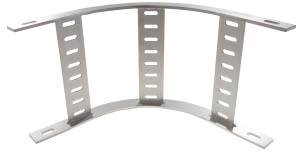

26424230 - SLB MKRG 30.250 BS Articulated riser 90°

Product data

Technical data