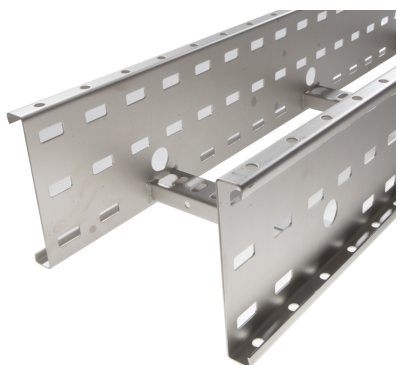

72701236 - Crafty MF 150.100 SS316 Cable Ladder c.t.c.300 L6m

Product data

Product code:	72701236
Brand:	Niedax Group
Series:	Gouda Cable ladder
Type:	Crafty
EAN Code:	08719972131361
Technical description:	Crafty MF 150.100 SS316 Cable Ladder c.t.c.300 L6m
ETIM class:	EC000854 - Cable ladder

Technical data

Width:	100
Height:	150
RAL-number:	-
Surface protection:	Other
Weight:	-
Type of rung:	Perforated profile
Side perforation:	Yes
Material quality:	Stainless steel 316 (1.4401)
Length:	6000
Working temperature:	-20 - 120
Material:	Stainless steel
Usable cross section:	-
Working length:	6000
Type of side joist:	Profile (open)
Suitable for circuit integrity:	No

Rung centre spacing:	300
Fixation rung:	Welded
Vertical cable ladder:	-
Possible support spacing:	- - 6
Safe working load according to IEC 61537 with support spacing 0.5 m:	-
Safe working load according to IEC 61537 with support spacing 1.0 m:	-
Safe working load according to IEC 61537 with support spacing 1.5 m:	-
Safe working load according to IEC 61537 with support spacing 2.0 m:	-
Safe working load according to IEC 61537 with support spacing 2.5 m:	-
Safe working load according to IEC 61537 with support spacing 3.0 m:	2400
Safe working load according to IEC 61537 with support spacing 4.0 m:	1800
Safe working load according to IEC 61537 with support spacing 5.0 m:	1200
Safe working load according to IEC 61537 with support spacing 6.0 m:	1000
Safe working load according to IEC 61537 with support spacing 7.0 m:	-
Safe working load according to IEC 61537 with support spacing 8.0 m:	-
Safe working load according to IEC 61537 with support spacing 10.0 m:	-
Safe working load according to IEC 61537 with support spacing 9.0 m:	-
Safe working load according to IEC 61537 with support spacing 11.0 m:	-
Safe working load according to IEC 61537 with support spacing 12.0 m:	-