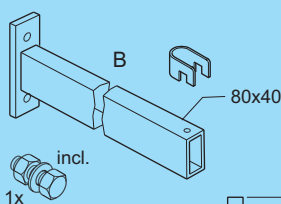

t.b.v. Crafty systeem
i.b.o. Crafty system