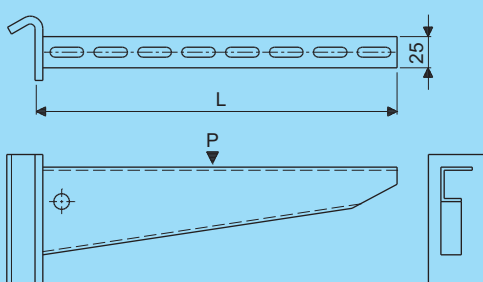

P = 1500 N
(load point
= 1/2 b)

Onderdelen en toebehoren

Components and accessories

Thermisch verzinkt

Hot dip galvanized

consolelengte = B+25
bracket length = B+25

dient toegepast te worden met consolehanger – ZV
to be used with bracket hanger – ZV

levering inclusief: consoleklem, tapbout M10 x 30

supplied complete with: bracket clip, tap bolt M10 x 30

Console - ZV Bracket - ZV

L	Artikel nr. Product no.	Gewicht Weight
125	98441.203	0,38
225	98443.203	0,41
325	98445.203	0,89
425	98446.203	1,00
525	98447.203	1,34
625	98448.203	1,57

P = 1500 N
(belastingspunt = 1/2 b)

P = 1500 N
(load point = 1/2 b)

consolelengte = B+60
bracket length = B+60

dient toegepast te worden met consolehanger – ZV
to be used with bracket hanger – ZV

levering inclusief: consoleklem, tapbout M10 x 30