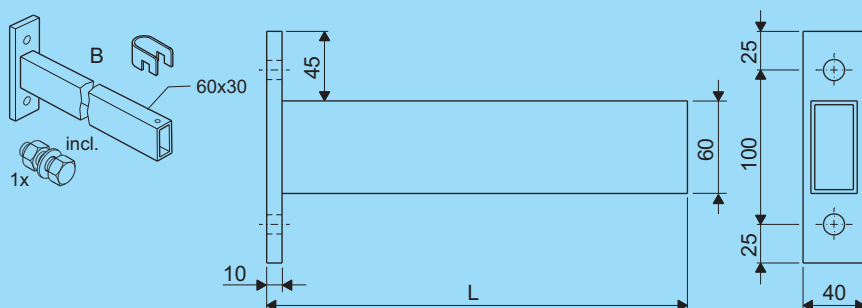

Console - EV Bracket - EV

L	Artikel nr. Product no.	Gewicht Weight
250	98362.203	1,23
350	98364.203	1,48
450	98366.203	1,88
550	98368.203	2,12
650	98370.203	2,41
750	98372.203	2,70
850	98373.203	3,00