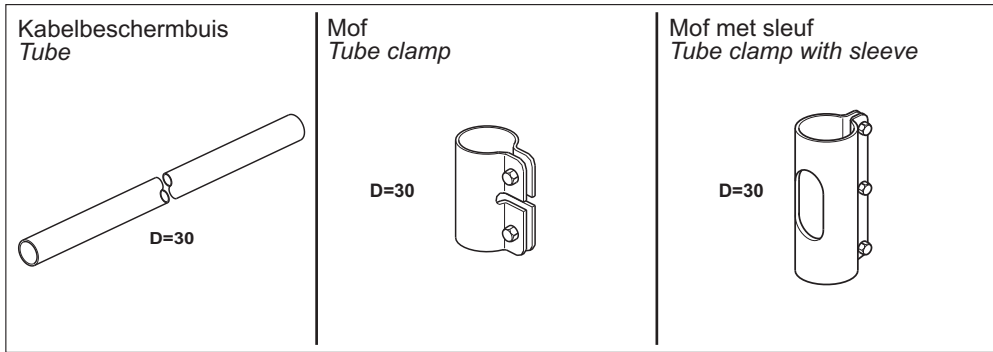

Kabel- beschermbuis D30

Kabelbeschermbuis D30 Tube D30	
Artikel nr. Product no.	Gewicht Weight
37001.203	6,60