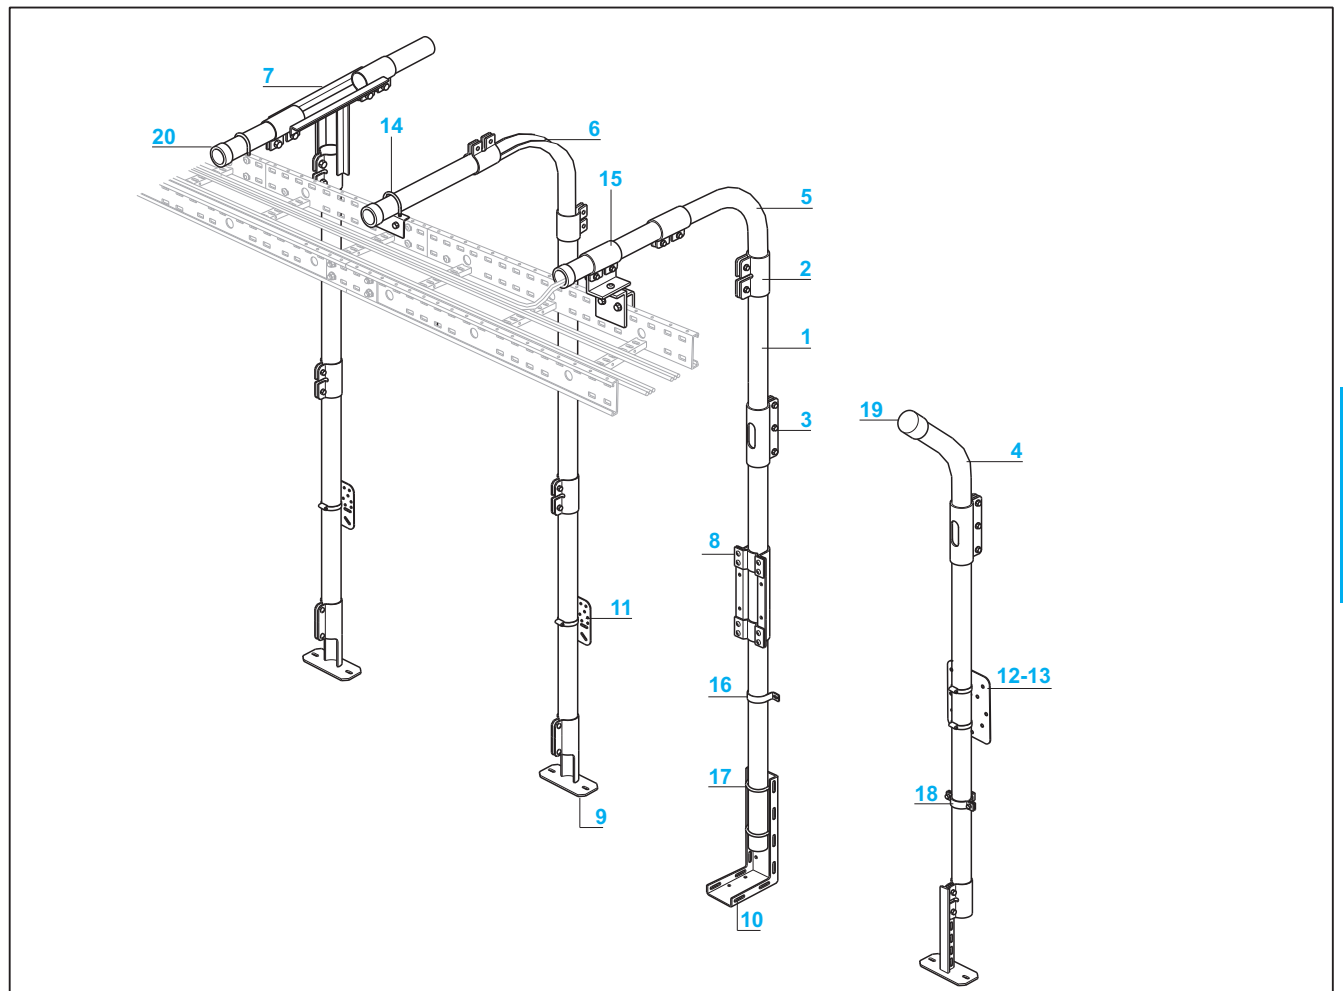

Material Quality

The tubes and fittings are galvanized according to NEN-EN-ISO 1461.

System

Tube is a "medium duty" cable ladder system. Marine ladder is supplied in lengths of 6000 mm.

Fittings

*Fittings are supplied with a standard radius. The system can be completed with several ceiling- and wall-attachments (see chapter **E**).*

Systemoverzicht Kabelbeschermbuis

Survey of the system Tube

Benaming / Description	D30 - D60	
	pos. nr. item no.	pagina page
Kabelbeschermbuis / Tube	1	C6-2/3-1
Mof / Tube clamp	2	C6-2/3-1
Mof met sleuf / Tube clamp with sleeve	3	C6-3-1
Bochtstuk 45° / Tube bend 45°	4	C6-2/3-2
Bochtstuk 90° / Tube bend 90°	5	C6-2/3-2
Bochtstuk 90° open / Tube bend 90° open	6	C6-2/3-2
T-stuk / T-piece	7	C6-2/3-3
Schakelaarhouder / Switch support	8	C6-2/3-3
Vloerbeugel A / Floor holder A	9	C6-2/3-3
Vloerbeugel B / Floor holder B	10	C6-2/3-4
Universele montageplaat A / Mounting plate A	11	C6-2/3-4
Universele montageplaat B / Mounting plate B	12	C6-2/3-4
Universele montageplaat C / Mounting plate C	13	C6-2/3-4
Bevestiging C-vorm vast / Fixing C shape solid	14	C6-2/3-4
Bevestiging C-vorm draaibaar / Fixing C-shape rotating	15	C6-2/3-5
Kapbeugel / Tube clamp	16	C6-2/3-5
Krambeugel / Brace clamp	17	C6-2/3-5
Klembeugel / Brace clamp	18	C6-2/3-6
Beschermkap / Protection cap	19	C6-2/3-6
Beschermkap open / Protectioncap open	20	C6-2/3-6